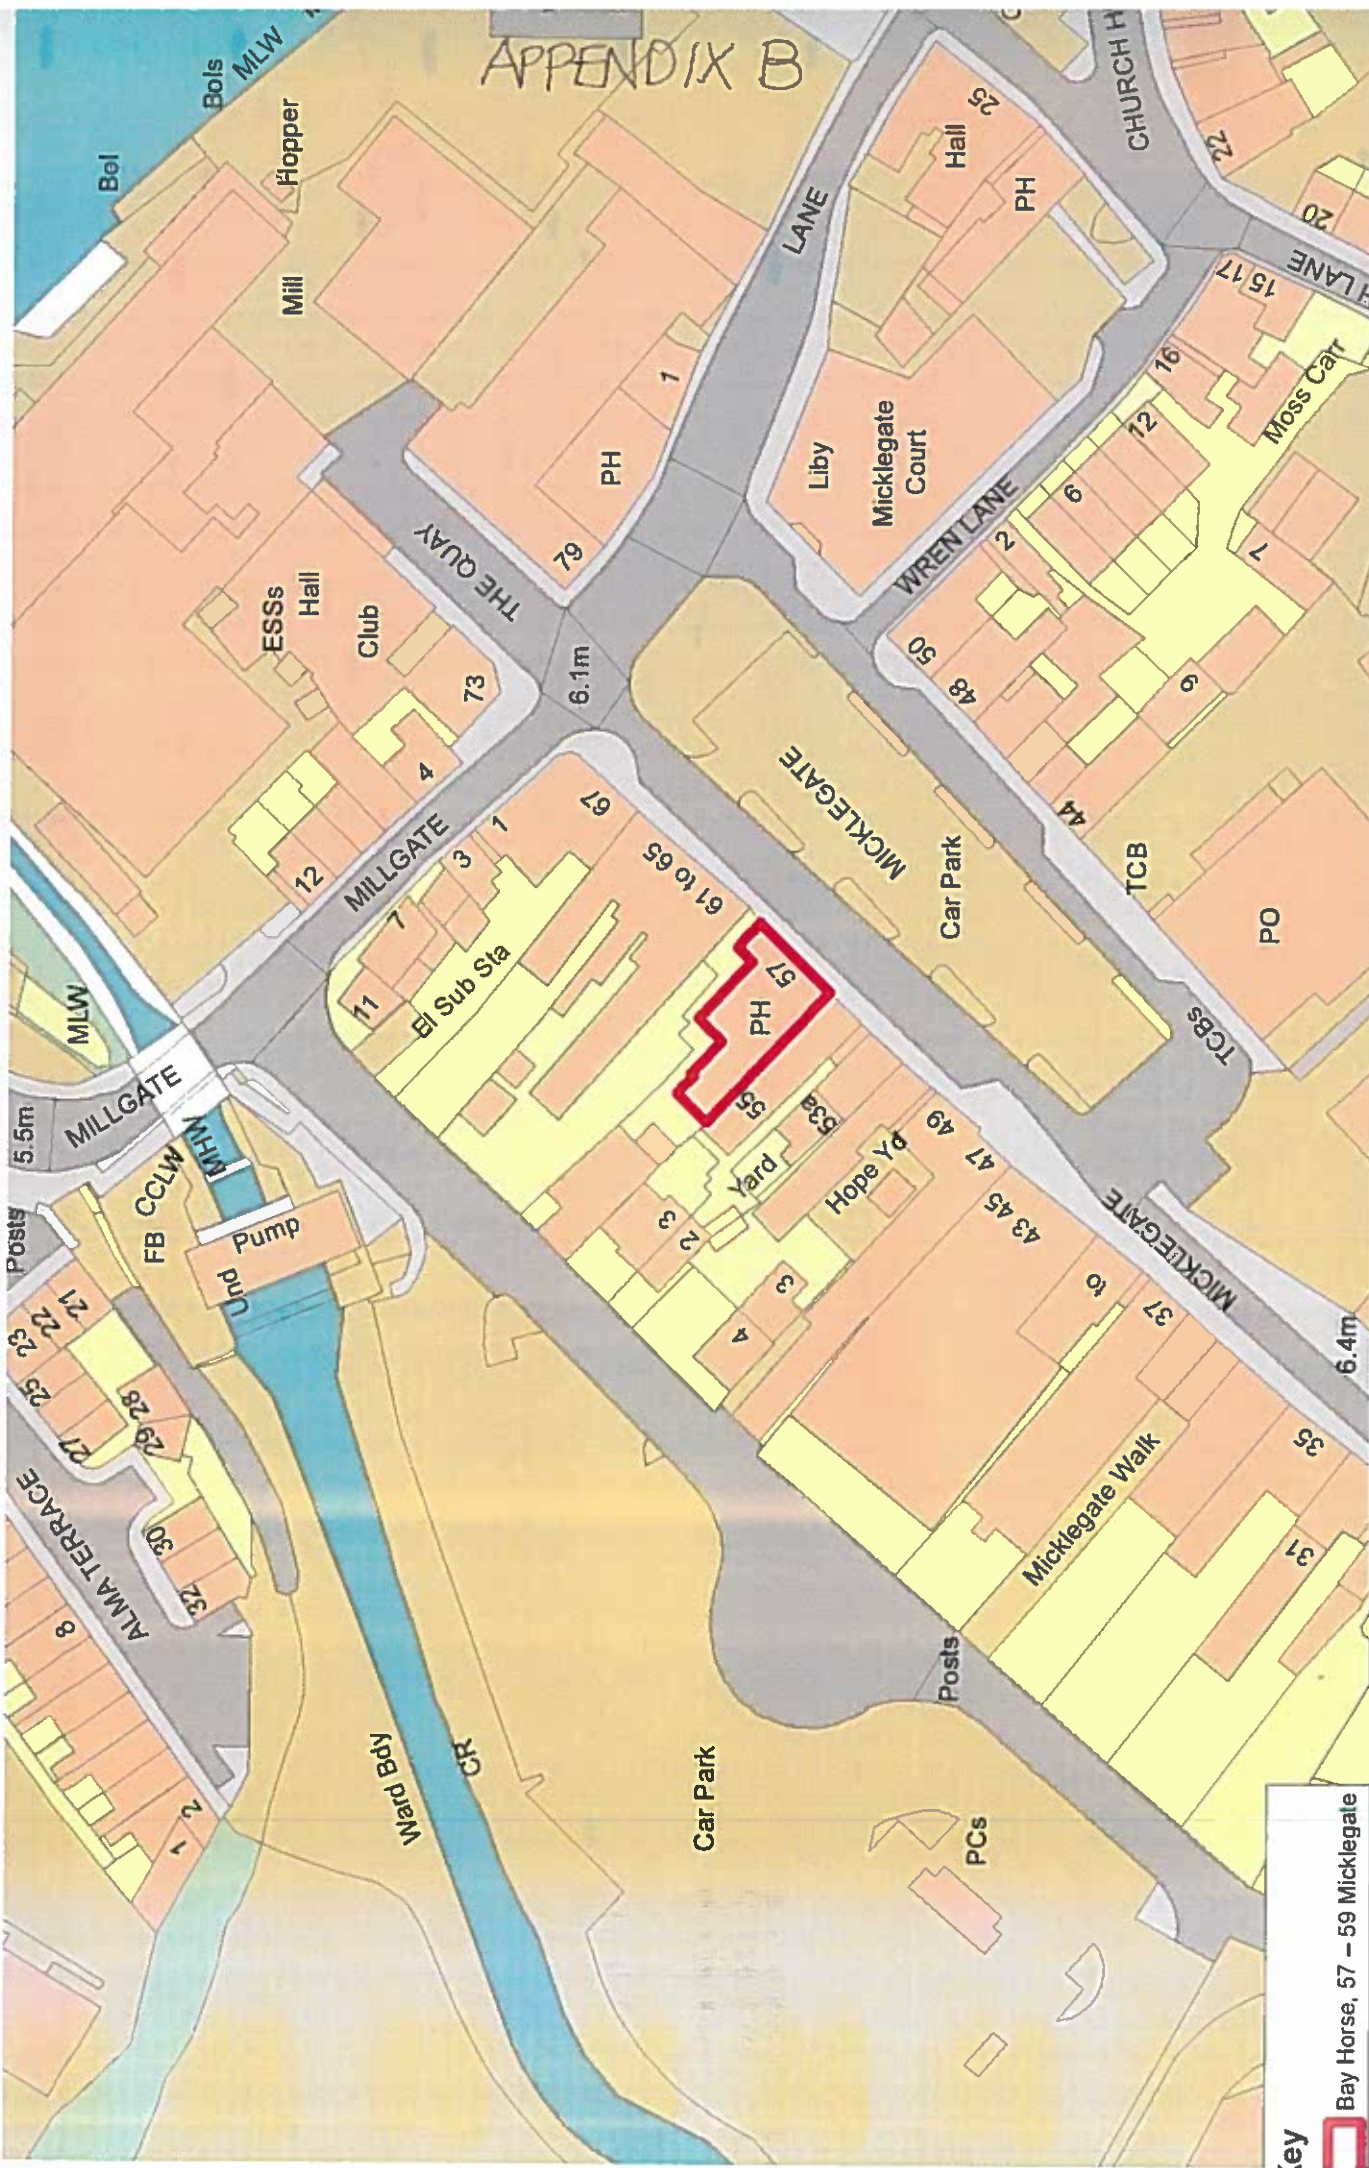

APPENDIX B

Key
 Bay Horse, 57 - 59 Micklegate

200 Metres

100

50

Reproduced from the Ordnance Survey mapping with the permission of the controller of Her Majesty's Stationary Office.
 ©Crown Copyright. Unauthorised reproduction infringes crown copyright and may lead to prosecution or civil proceedings. Selby District Council 1000186556